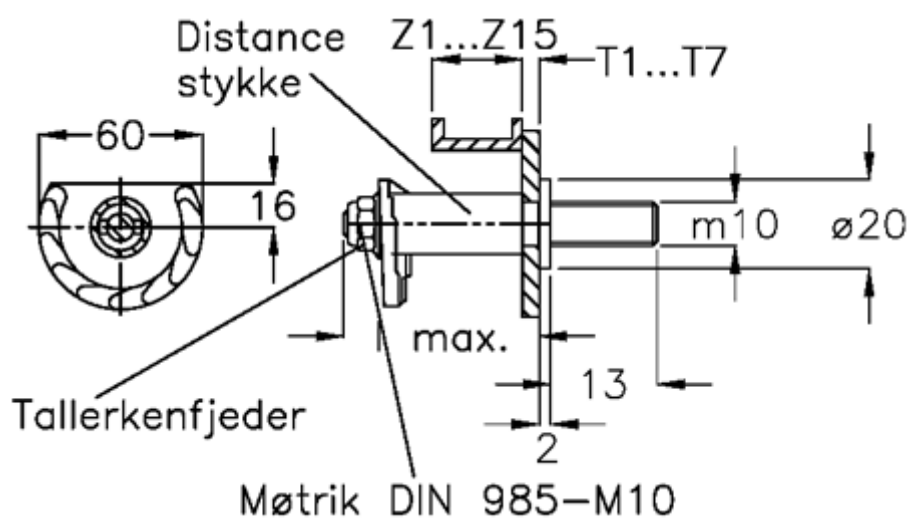

Data Sheet

Article number: 20895714

Description: E+G Door lock
GN 117-GB-T7-Z14

Measures

Cam thickness = 39-48